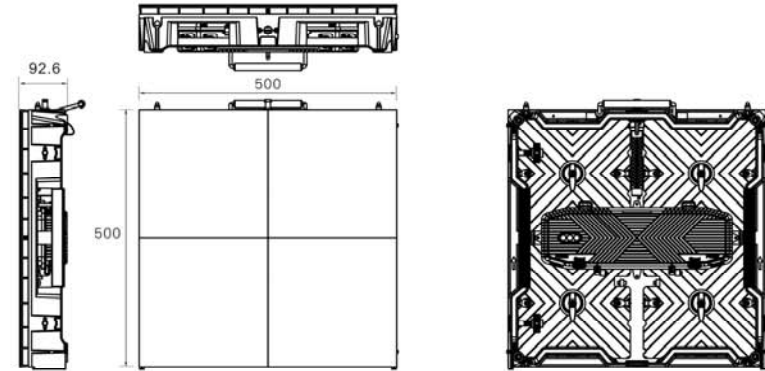

King Show -RM Series

Product Features:

- Light weight: only 7.3kg each panel.
- Easy to set up and dismantle: installation by one person with one hand.
- Easy to maintain: modules with magnet for quick change from the back. Independent power supply with box for easy maintenance.
- Ramfers on each side of panel to guarantee the flatness.
- Beveled terraced design to protect the lamps on the corners.
- Cart solution: the removable truss on the cart can be used as normal installation truss to save installation cost.

Product Diagram(Unit:mm)

Product Specifications

Items	Parameter	
Model number	RM3	RM4
Pixel pitch	3.9mm	4.8mm
LED type	SMD1921(Black)	SMD1921(Black)
Pixel configuration	1R1G1B	1R1G1B
Size of module	250mm*250mm	250mm*250mm
Resolution of module	64*64	52*52
Density	65536dots/m ²	43264dots/m ²
Cabinet material	Alu	Alu
Size of cabinet	500mm*500mm*92.6mm	500mm*500mm*92.6mm
Weight of cabinet	7.3KG	7.3KG
Support hanging or not	Yes	Yes
Best viewing distance	>4m	>5m
Best viewing angle	140°	
Max power consumption	760W/m ²	1060W/m ²
Average power consumption	253W/m ²	353W/m ²
Colors	16.7M	
Gray scale	16bits	
Color temperature	3000-10000K	
Driving method	1/16scanning	1/9scanning
Refresh frequency	≥1920Hz	
Frame frequency	60Hz	
Control method	Synchronization	
Driving device	Constant current	
Brightness	2500cd/m ²	4000cd/m ²
Working voltage	AC220V/110V ± 10%	
Working temperature	-20°C-50°C ± 10%	
Out-of control point	<0.0001	
Brightness control	256 grade	
IP grade	IP65	
Mtbf	10,000Hours	
Life span	100,000Hours	